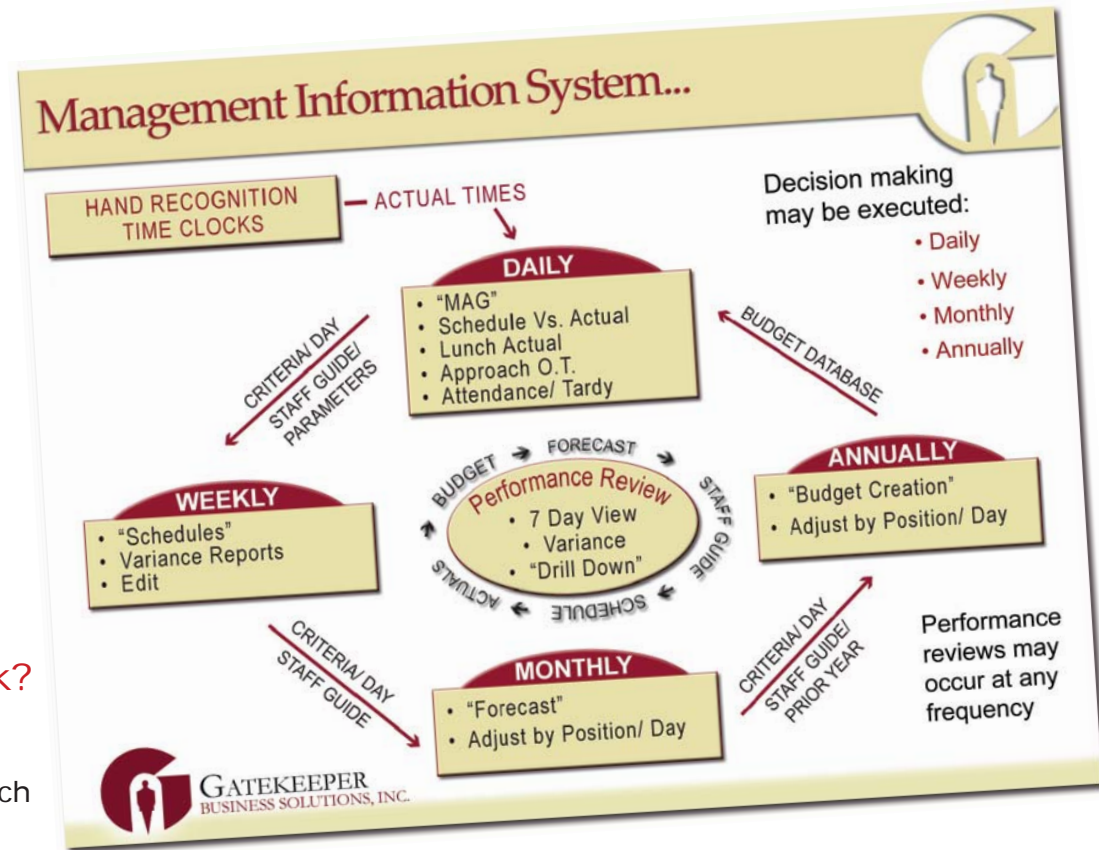

Gatekeeper Business Solutions allows you to easily input information into your Labor Management Software so that you can see profitable results quickly.

Here is a diagram of the Management Information System at work using the Biometric Clock

Why the Biometric Clock?

- Eliminates Buddy Punching
- Ensures accuracy from Punch to Paycheck
- Just 5 minutes is equal to 1% of a person's daily pay
- Badges - Cost, Administration, Security
- Wasted time by supervisor